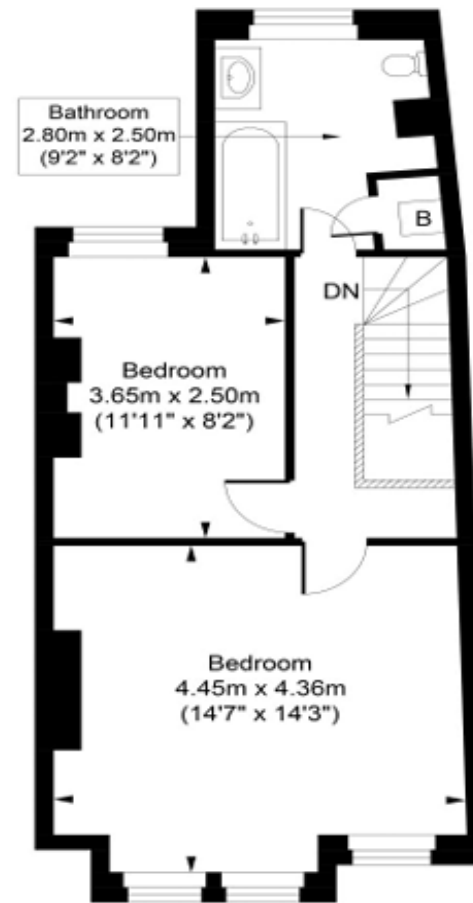

Approximate Gross Internal Area  
**81.77 sq m / 880 sq ft**  
Garden Measurement  
**(13.65m x 4.25m = 44'9" x 13'11")**

Ground Floor  
Approximate Gross Internal Area  
40.32 sq m / 434 sq ft

First Floor  
Approximate Gross Internal Area  
41.45 sq m / 446 sq ft