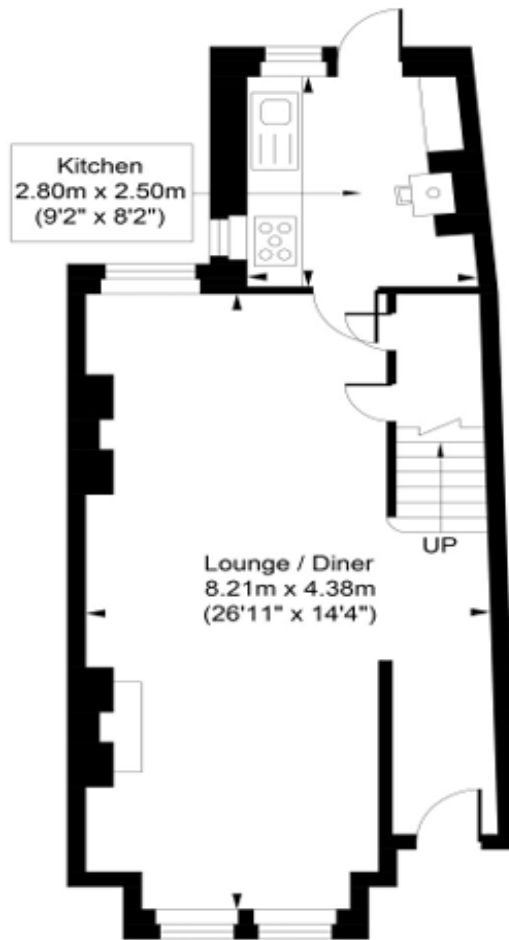

Approximate Gross Internal Area  
**81.77 sq m / 880 sq ft**  
Garden Measurement  
**(13.65m x 4.25m = 44'9" x 13'11")**

Ground Floor  
Approximate Gross Internal Area  
40.32 sq m / 434 sq ft

First Floor  
Approximate Gross Internal Area  
41.45 sq m / 446 sq ft