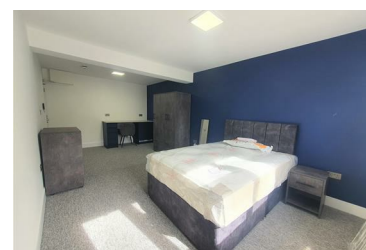

Hanger Lane, Twyford Abbey Road,, London, NW10

£1,295 Per month

- 3 mins walk from the Tube Station
- Fully Equipped Kitchen- Shared with Only Two Other Residents
- Large Fully Equipped Communal Laundry Room!
- Suitable for working professionals
- Beautiful Spacious Garden
- Spacious Sound proof Room with En-suite & mini fridge
- All Bills & High Speed Wifi Included
- Let on Single Occupation Only
- Regular Weekly Cleaning