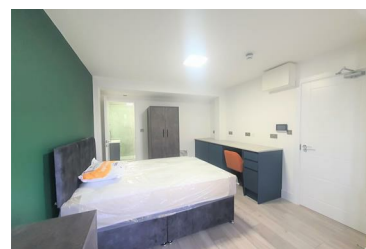

Hanger Lane, Twyford Abbey Road, London, NW10 7HG

£1,150 Per month

- 3 mins walk from the Tube Station
- Fully Equipped Kitchen- Shared with Only Two Other Residents
- Large Fully Equipped Communal Laundry Room!
- Suitable for working professionals
- Beautiful Spacious Garden
- Spacious Sound proof Room with En-suite & mini fridge
- All Bills & High Speed Wifi Included
- Let on Single Occupation Only
- Regular Weekly Cleaning