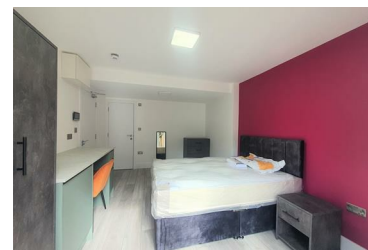

Hanger Lane, Twyford Abbey Road, London, NW10 7HG

£1,250 Per month

- 3 mins walk from the Tube Station
- Fully Equipped Kitchen- Shared with Only Two Other Residents
- Large Fully Equipped Communal Laundry Room!
- Suitable for working professionals
- Beautiful Spacious Garden
- Spacious Sound proof Room with En-suite & mini fridge
- All Bills & High Speed Wifi Included
- Let on Single Occupation Only
- Regular Weekly Cleaning