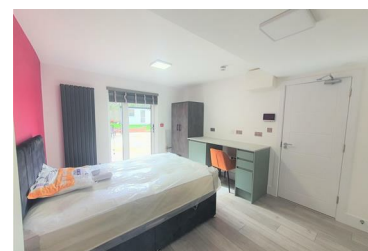

Hanger Lane, Twyford Abbey Road, London, NW10 7HG

£1,250 Per month

- 3 mins walk from the Tube Station
- Fully Equipped Kitchen- Shared with Only Two Other Residents
- Large Fully Equipped Communal Laundry Room!
- Suitable for working professionals
- Beautiful Spacious Garden
- Spacious Sound proof Room with En-suite & mini fridge
- All Bills & High Speed Wifi Included
- Let on Single Occupation Only
- Regular Weekly Cleaning