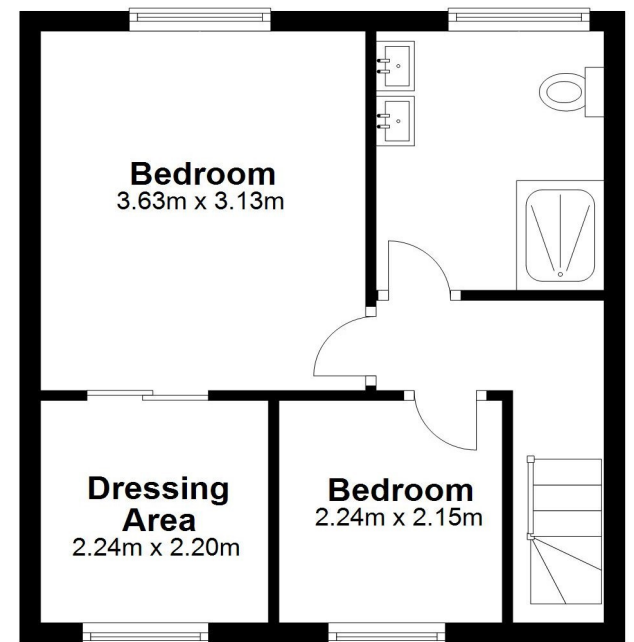

Ground Floor

Approx. 82.6 sq. metres

First Floor

Approx. 45.1 sq. metres

Second Floor

Approx. 32.4 sq. metres

Total area: approx. 160.2 sq. metres
15 Daryngton Drive, Guildford