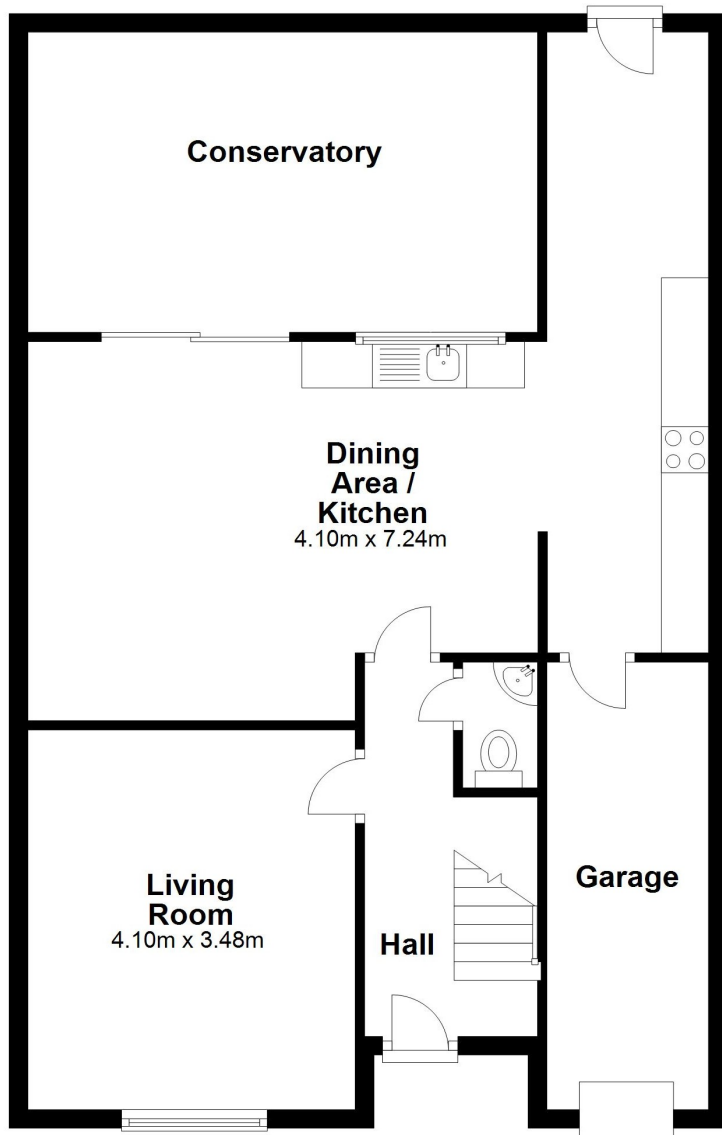

Ground Floor

Approx. 82.6 sq. metres

First Floor

Approx. 45.1 sq. metres

Second Floor

Approx. 32.4 sq. metres

Total area: approx. 160.2 sq. metres
15 Daryngton Drive, Guildford