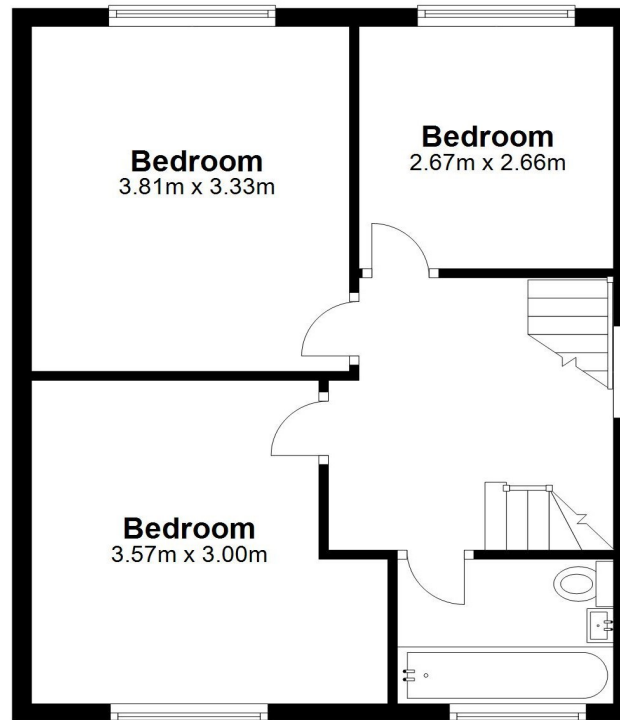

Ground Floor

Approx. 82.6 sq. metres

First Floor

Approx. 45.1 sq. metres

Second Floor

Approx. 32.4 sq. metres

Total area: approx. 160.2 sq. metres
15 Daryngton Drive, Guildford